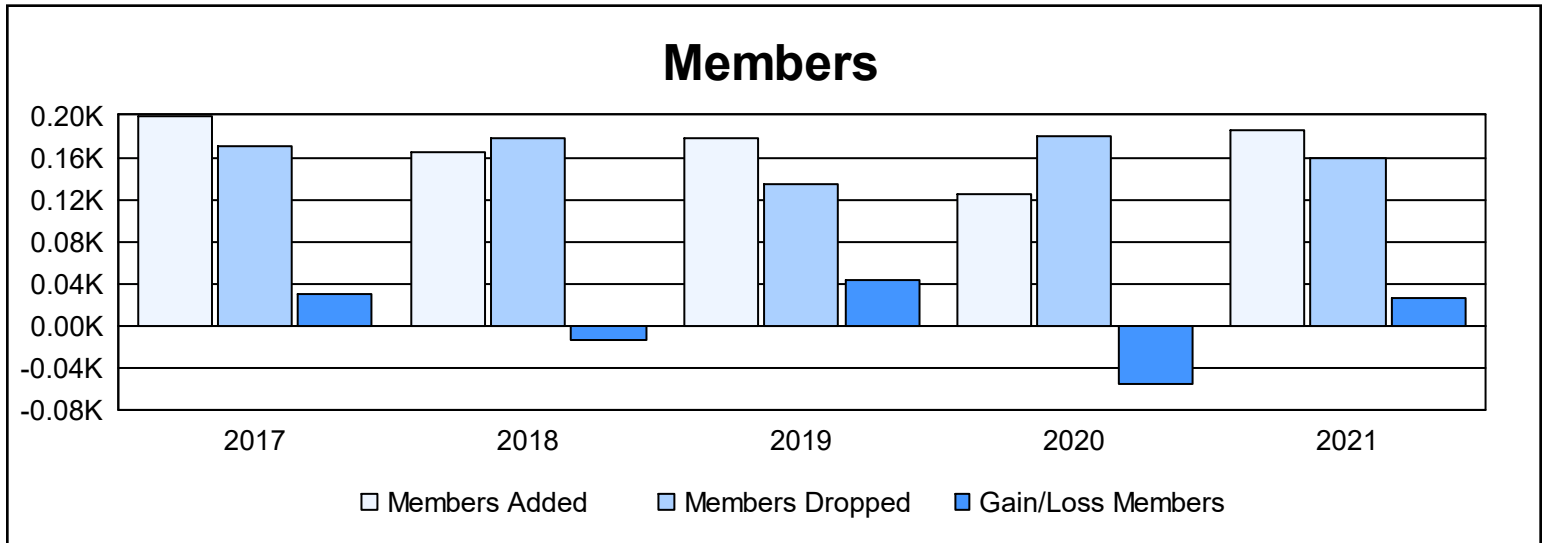

Year	New Clubs	Dropped Clubs	Gain/Loss Clubs	New Members	Charter Members	Reinstate Members	Transfer Members	Total Member Added	Total Members Dropped	Gain/Loss Members
2016-2017	1	0	1	151	31	16	1	199	170	29
2017-2018	1	0	1	128	27	8	2	165	179	-14
2018-2019	1	1	0	137	31	10	0	178	134	44
2019-2020	1	0	1	97	20	5	3	125	180	-55
2020-2021	1	0	1	140	24	18	3	185	159	26
<b>Average</b>	<b>1</b>	<b>0</b>	<b>1</b>	<b>131</b>	<b>27</b>	<b>11</b>	<b>2</b>	<b>170</b>	<b>164</b>	<b>6</b>

### Membership Composition June 2021 Cumulative